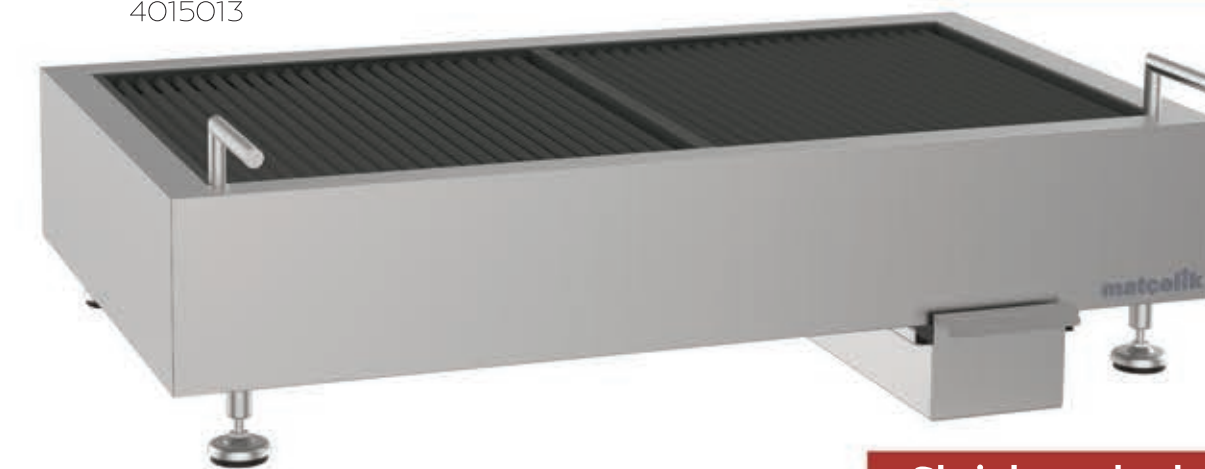

Countertop Hor Service Unit

4015011

Code	Dimensions (mm) (mm)	Power	Electric Inlet	Price
4015011		1,5 kW	220 - 230 V	732 €

Charcoal Grill

4015013

Stainless steel grill

4015015

Code	Dimensions (mm) (mm)	Price
4015012	1000x600x250	621 €
4015013	1500x600x250	867 €
4015014	2000x600x250	1.126 €