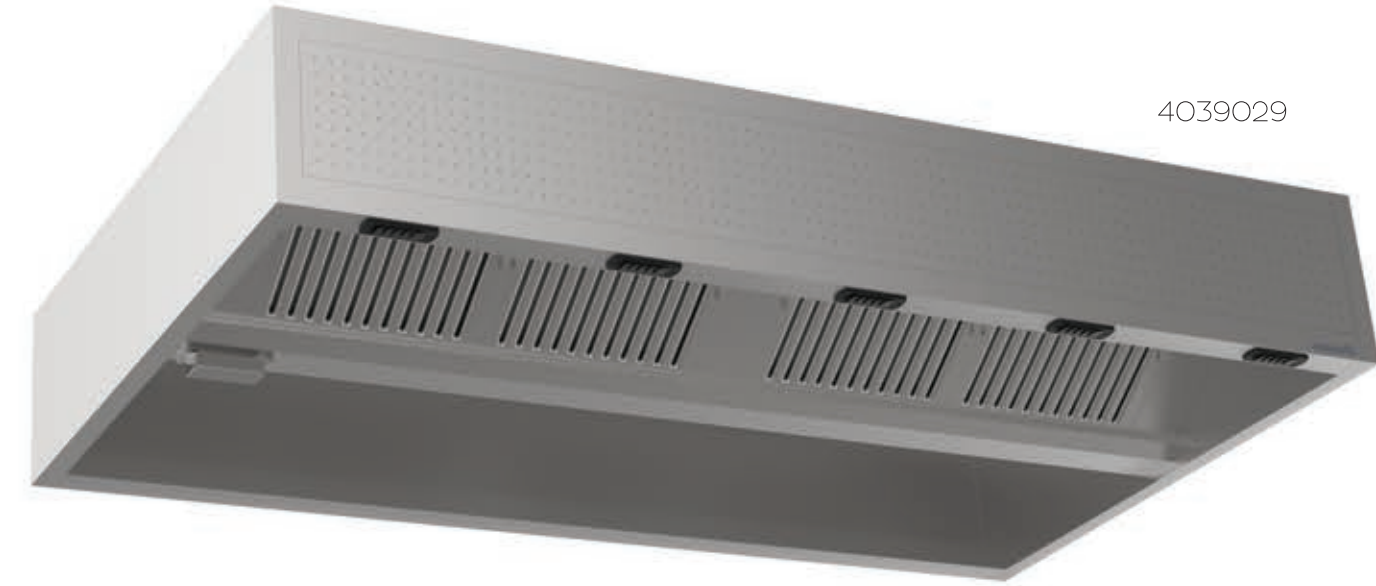

Air Curtain Hood / Island Type

4039029

Code	Dimensions (mm)	Price
4039020	2000x1470x500	2.191 €
4039021	2500x1470x500	2.640 €
4039022	3000x1470x500	3.089 €
4039023	3500x1470x500	3.538 €
4039024	4000x1470x500	3.987 €
4039025	2000x1970x500	2.410 €
4039026	2500x1970x500	2.881 €
4039027	3000x1970x500	3.353 €
4039028	3500x1970x500	3.824 €
4039029	4000x1970x500	4.295 €
4039030	4500x1970x500	4.767 €
4039031	3000x2470x500	3.616 €
4039032	3500x2470x500	4.110 €
4039033	4000x2470x500	4.604 €
4039034	4500x2470x500	5.098 €
4039035	5000x2470x500	5.592 €
4039036	5500x2470x500	6.086 €
4039037	6000x2470x500	6.580 €
4039038	6500x2470x500	7.073 €