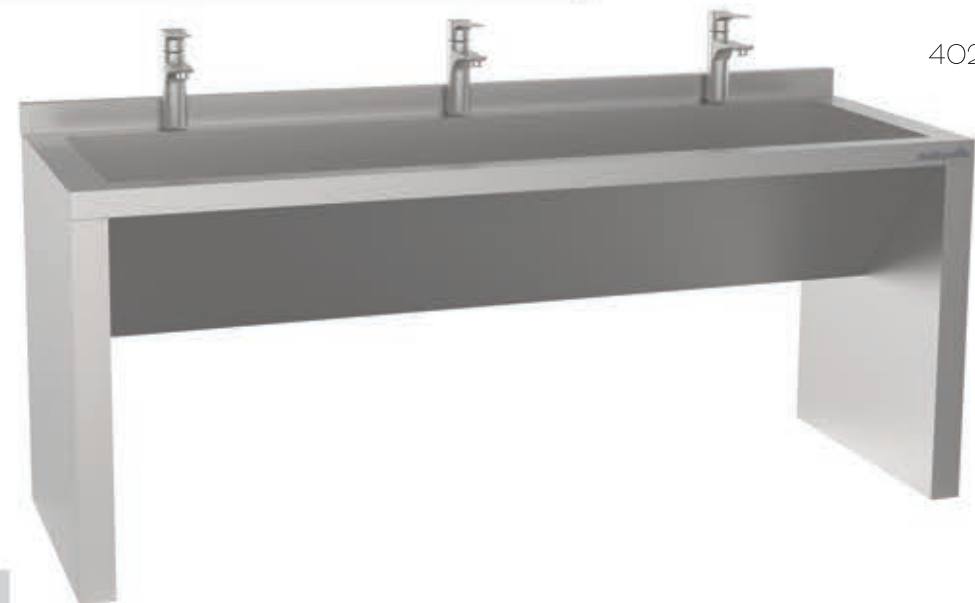

Napkin Box

4022503

Code	Price
4022503	110 €

Bonnet Shelf

4022504

Code	Price
4022504	131 €

Multiple Hand Wash Sinks

4022507