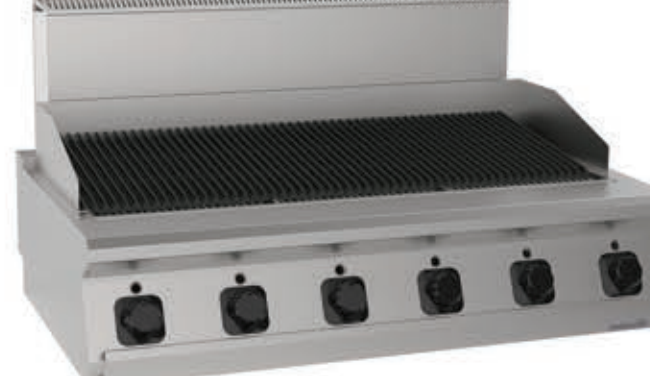

4012040

Code	Dimensions (mm)	Power	Gas Inlet	Price
4012038	400x700x285	6 kW	3/4"	968 €
4012039	800x700x285	12 kW	3/4"	1.669 €
4012040	1200x700x285	18 kW	3/4"	2.148 €

Perfect heat distribution is provided on the cooking surface. There is an oil guiding system suitable for cooking products with high oil content. It has a cooking surface consisting of cast grills. Flame regulated gas taps have safety valve and protected pilot group. In case the flame faded, the gas breaker thermocouple is activated. Stainless steel, high efficiency burners are used. Each burner is controlled by separate taps, different parts of the grill can be cooked at different temperatures. It has oil drainage channel and drawer. The 2 mm thick AISI 304 quality pressed top plate is easy to clean and maintain, and it is shockproof. The design of the control buttons prevents the leakage of liquid into the panel. It can work with LPG and NG, and can be converted without any modification. Due to the evaporation chamber, a more humid cooking environment is provided.