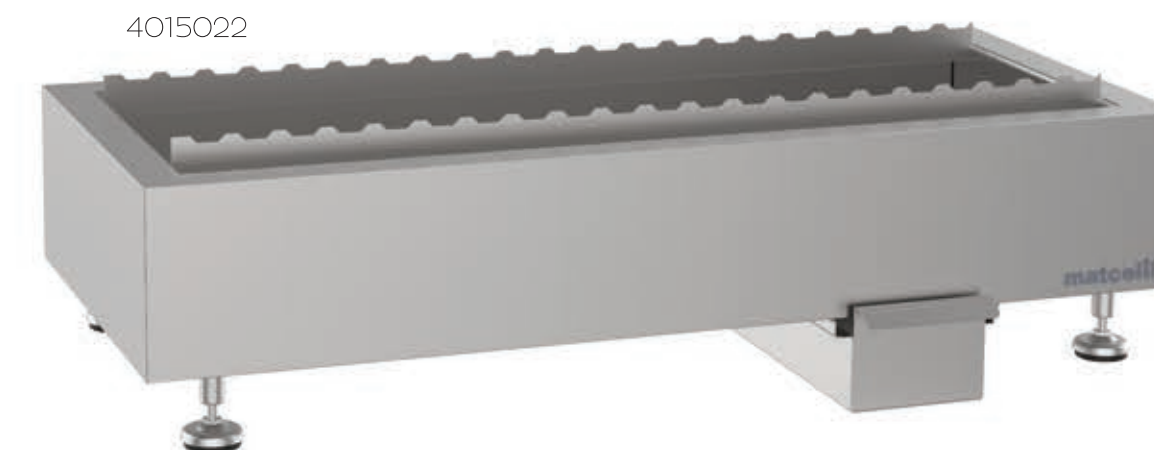

Kebap Grill

4015022

Code	Dimensions (mm) (mm)	Price
4015022	1000x500x250	505 €
4015023	1500x500x250	709 €
4015024	2000x500x250	916 €